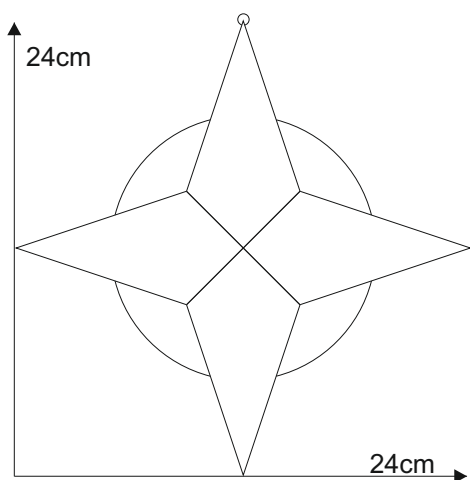

Star 02.2

© www.inspiration-for-glass.com

Star 02.2

Material:
4 x 8529405 glue chip bevel drop
2,4" x 4,9" / 61 x 125 mm

Example of glass selection:
Uroboros 11-38

pattern
full size

pattern
full size