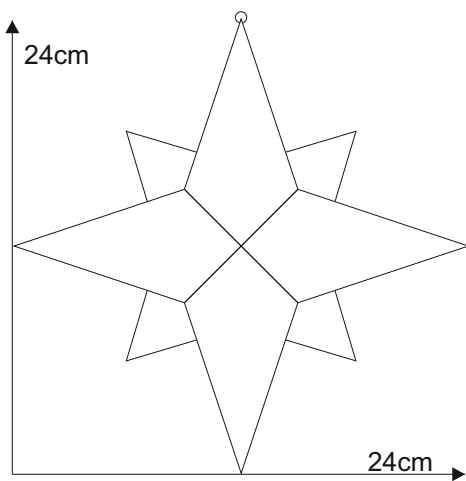

Star 02.3

© www.inspiration-for-glass.com

Star 02.3

Material:
4 x 8529405 glue chip bevel drop
2,4" x 4,9" / 61 x 125 mm

Example of glass selection:
Bullseye 2123-00F

pattern
full size

pattern
full size

pattern
full size