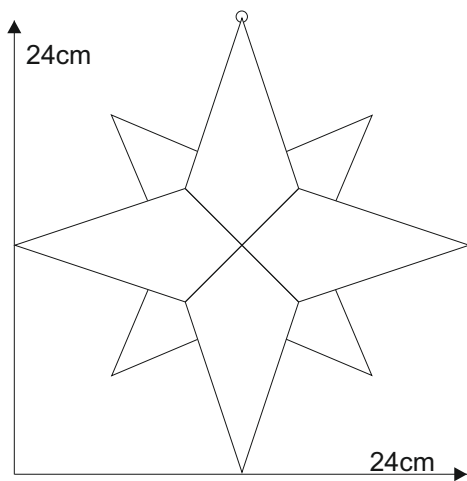

Star 02.4

© www.inspiration-for-glass.com

Star 02.4

Material:
4 x 8529405 glue chip bevel drop
2,4" x 4,9" / 61 x 125 mm

Example of glass selection:
Spectrum 151 RR

pattern
full size