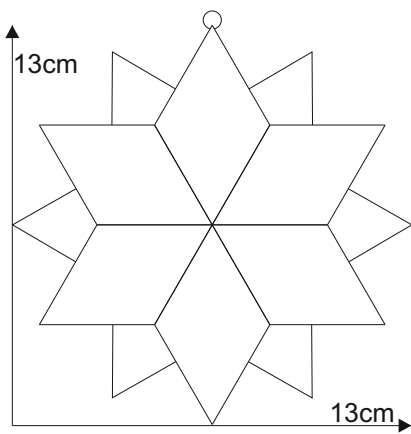

# Star 03.4

© [www.inspiration-for-glass.com](http://www.inspiration-for-glass.com)

# Star 03.4

Material:  
6 x 8527203 bevel 1,5" x 2,5"  
or  
6 x 8527905 glue chip bevel 1,5" x 2,5"

Example of glass selection:  
Spectrum 161 RR

pattern  
full size

pattern  
full size