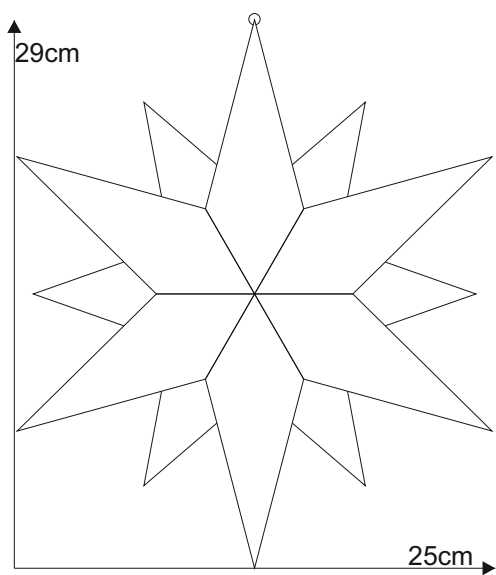

Star 06.1

© www.inspiration-for-glass.com

Star 06.1

Example of glass selection:
Spectrum 100 CZ
Spectrum 161 RR

suspension
brass ring

Star 06.1

pattern
full size

suspension
brass ring

pattern
full size