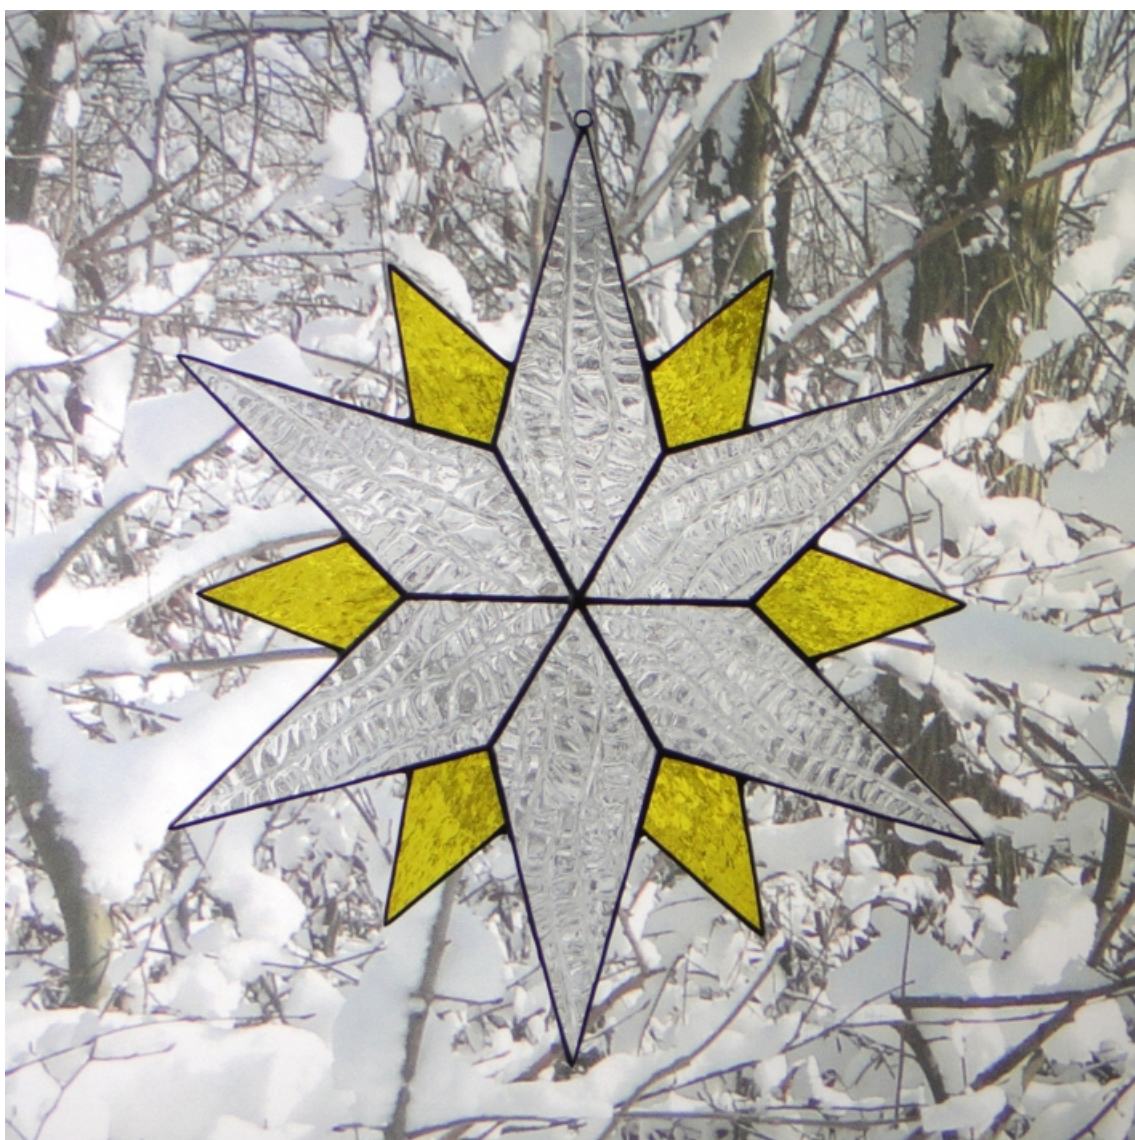

Star 06.1

© www.inspiration-for-glass.com

Star 06.1

Example of glass selection:
Spectrum 100 CZ
Spectrum 161 RR

suspension
brass ring

Star 06.1

pattern
full size

suspension
brass ring

pattern
full size