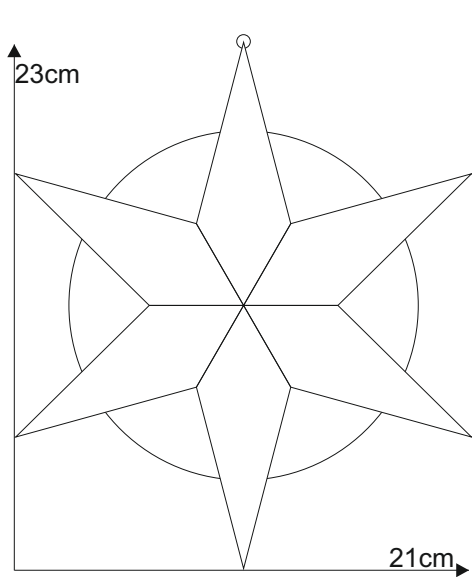

Star 06.7

© www.inspiration-for-glass.com

Star 06.7

pattern
full size

suspension
brass ring

pattern
full size