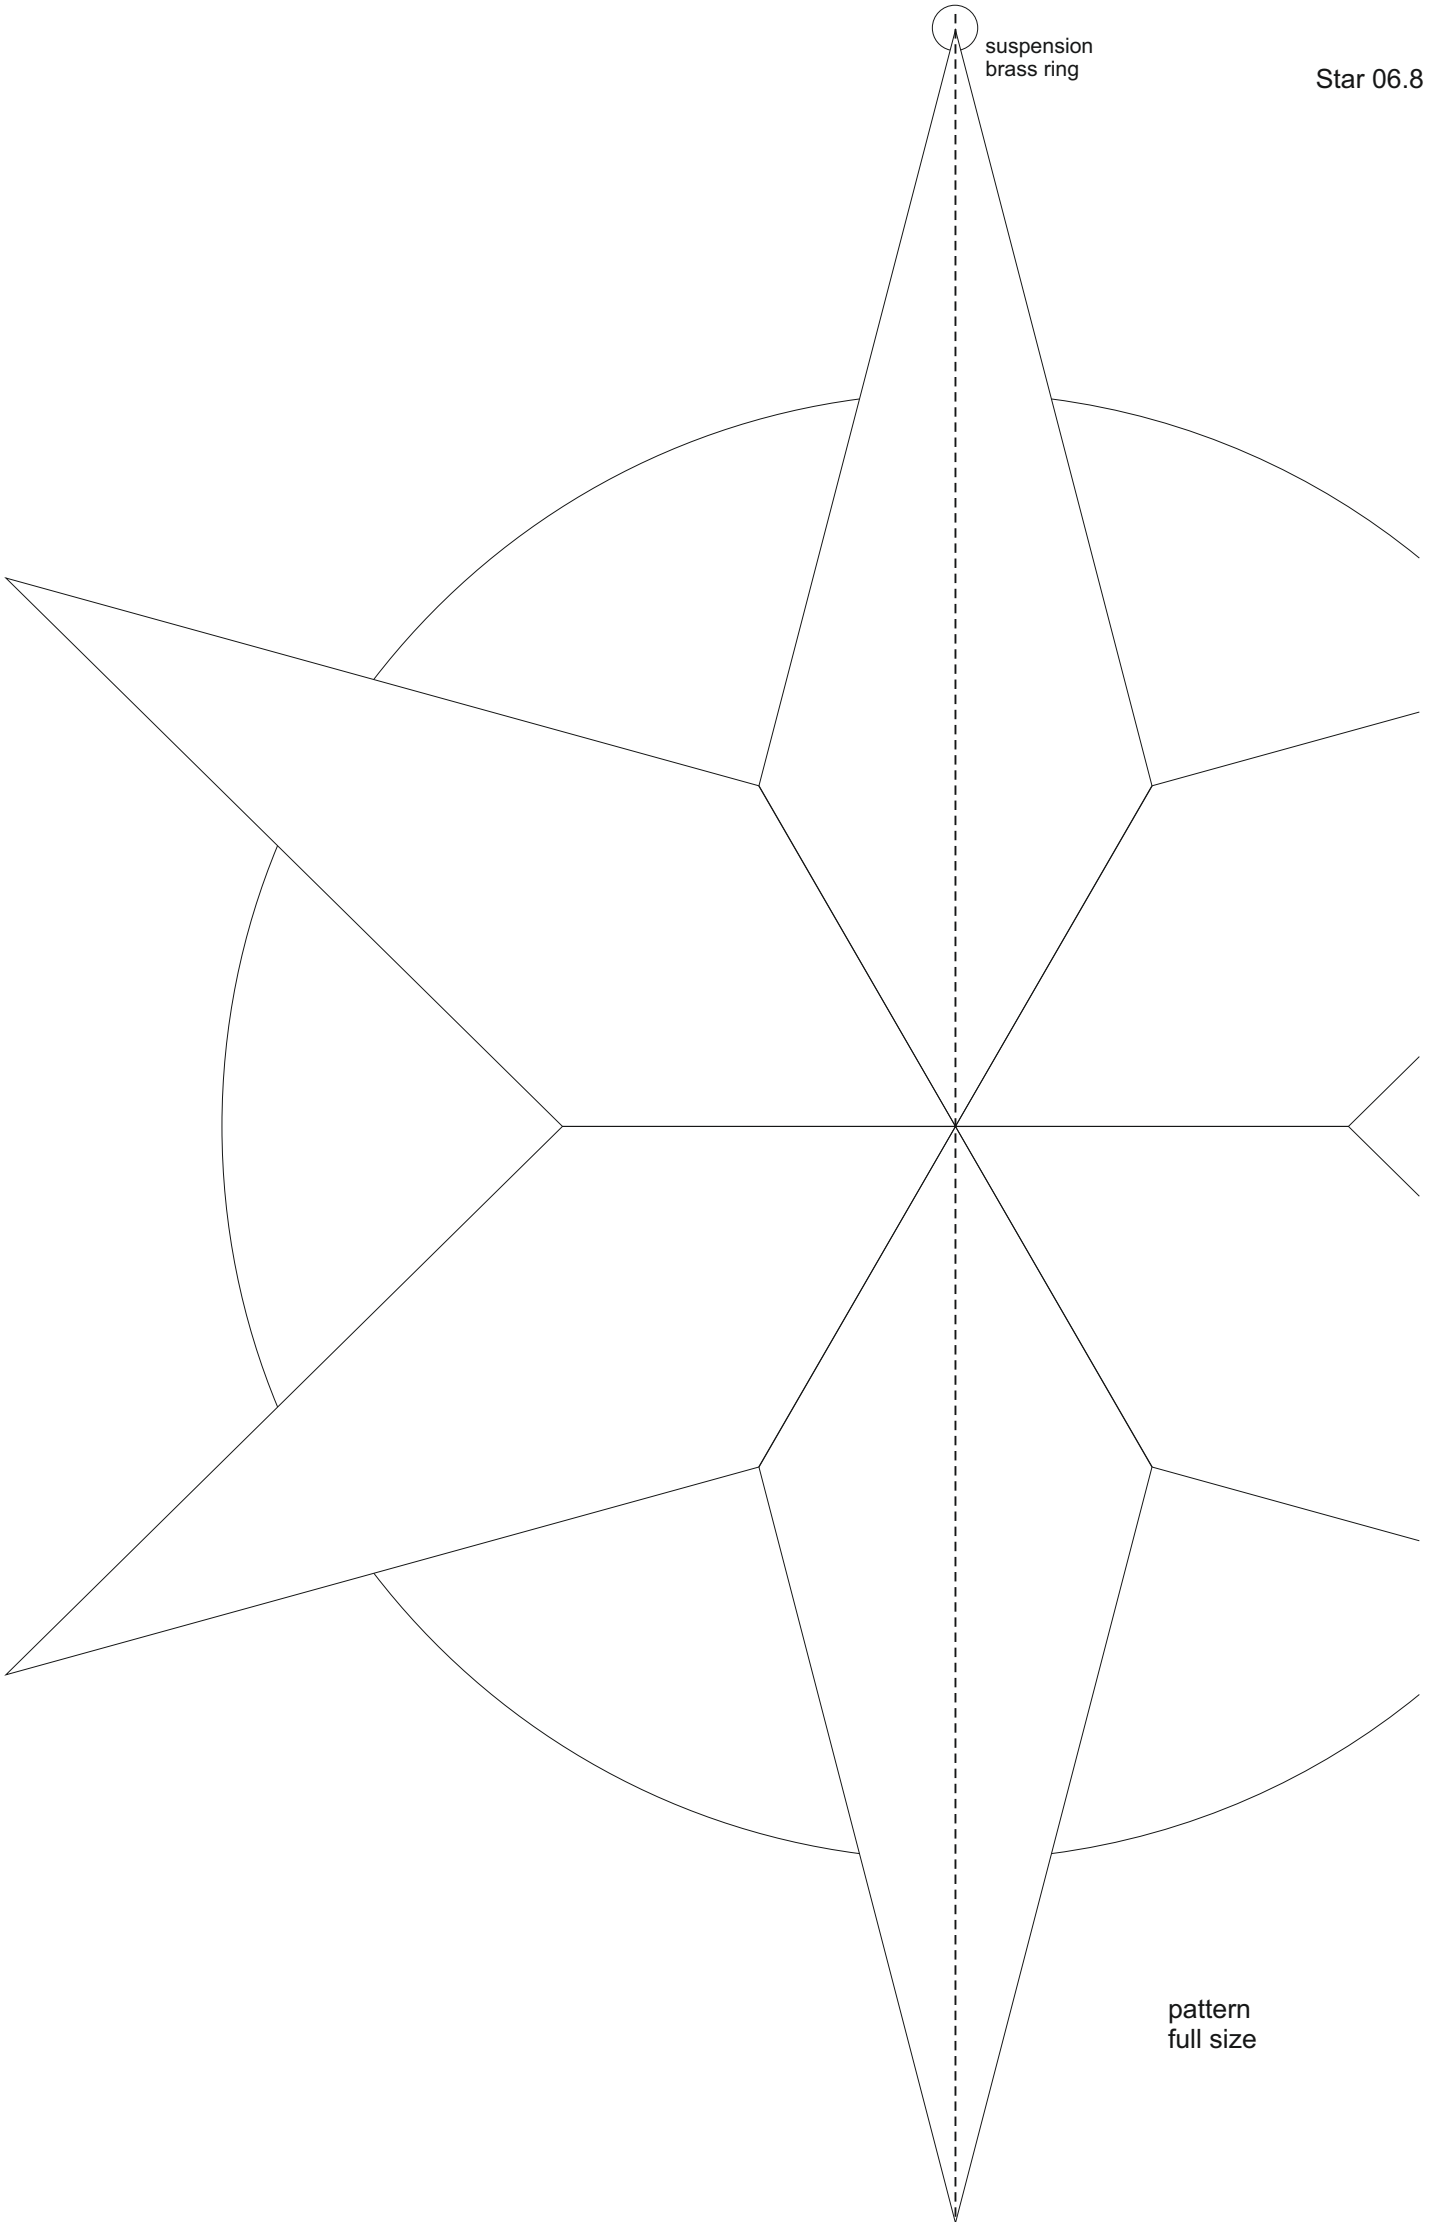

Star 06.8

© www.inspiration-for-glass.com

Star 06.8

Example of glass selection:
Spectrum 100 CZ
Spectrum 100 V

pattern
full size

suspension
brass ring

pattern
full size

suspension
brass ring

pattern
full size