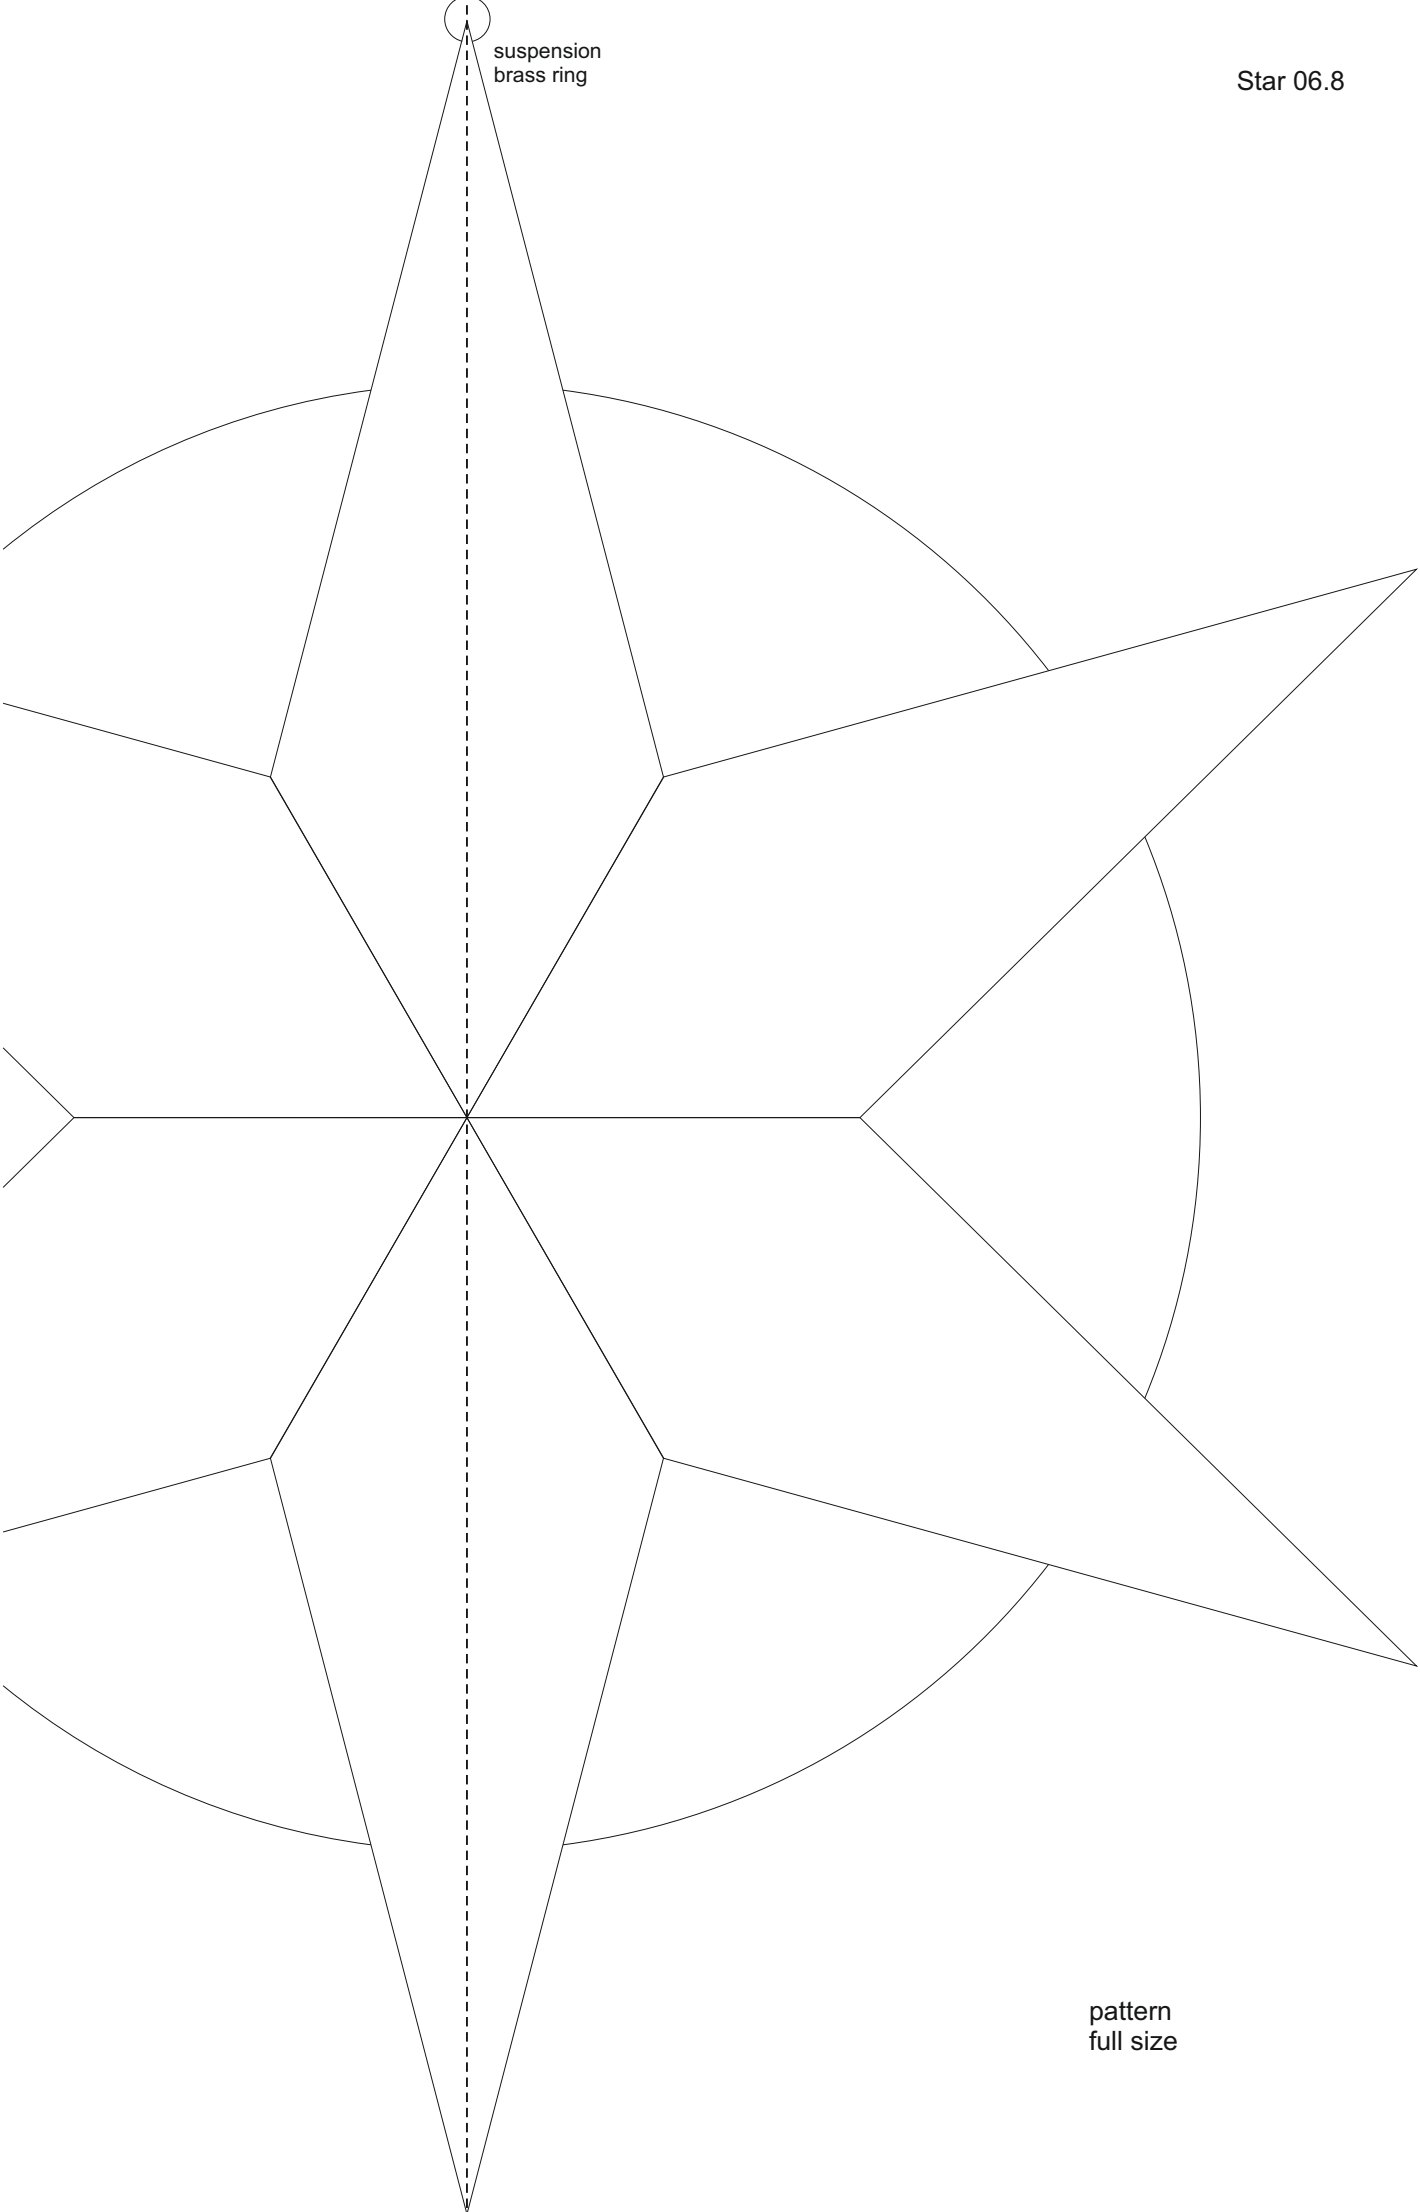

Star 06.8

© www.inspiration-for-glass.com

Star 06.8

Example of glass selection:
Spectrum 100 CZ
Spectrum 100 V

pattern
full size

suspension
brass ring

pattern
full size

suspension
brass ring

pattern
full size