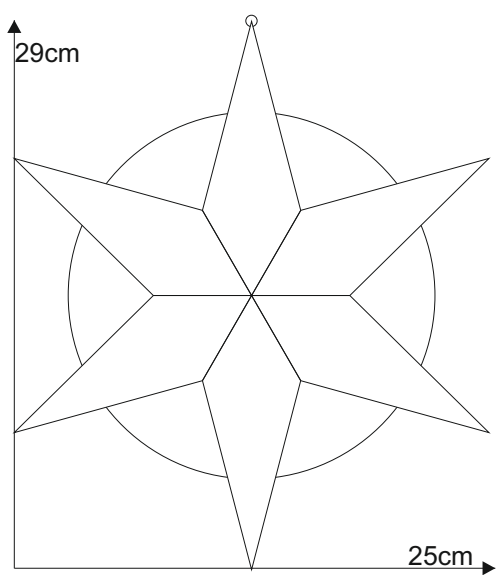

Star 06.8

© www.inspiration-for-glass.com

Star 06.8

Example of glass selection:
Spectrum 100 CZ
Spectrum 100 V

pattern
full size

suspension
brass ring

pattern
full size

suspension
brass ring

pattern
full size