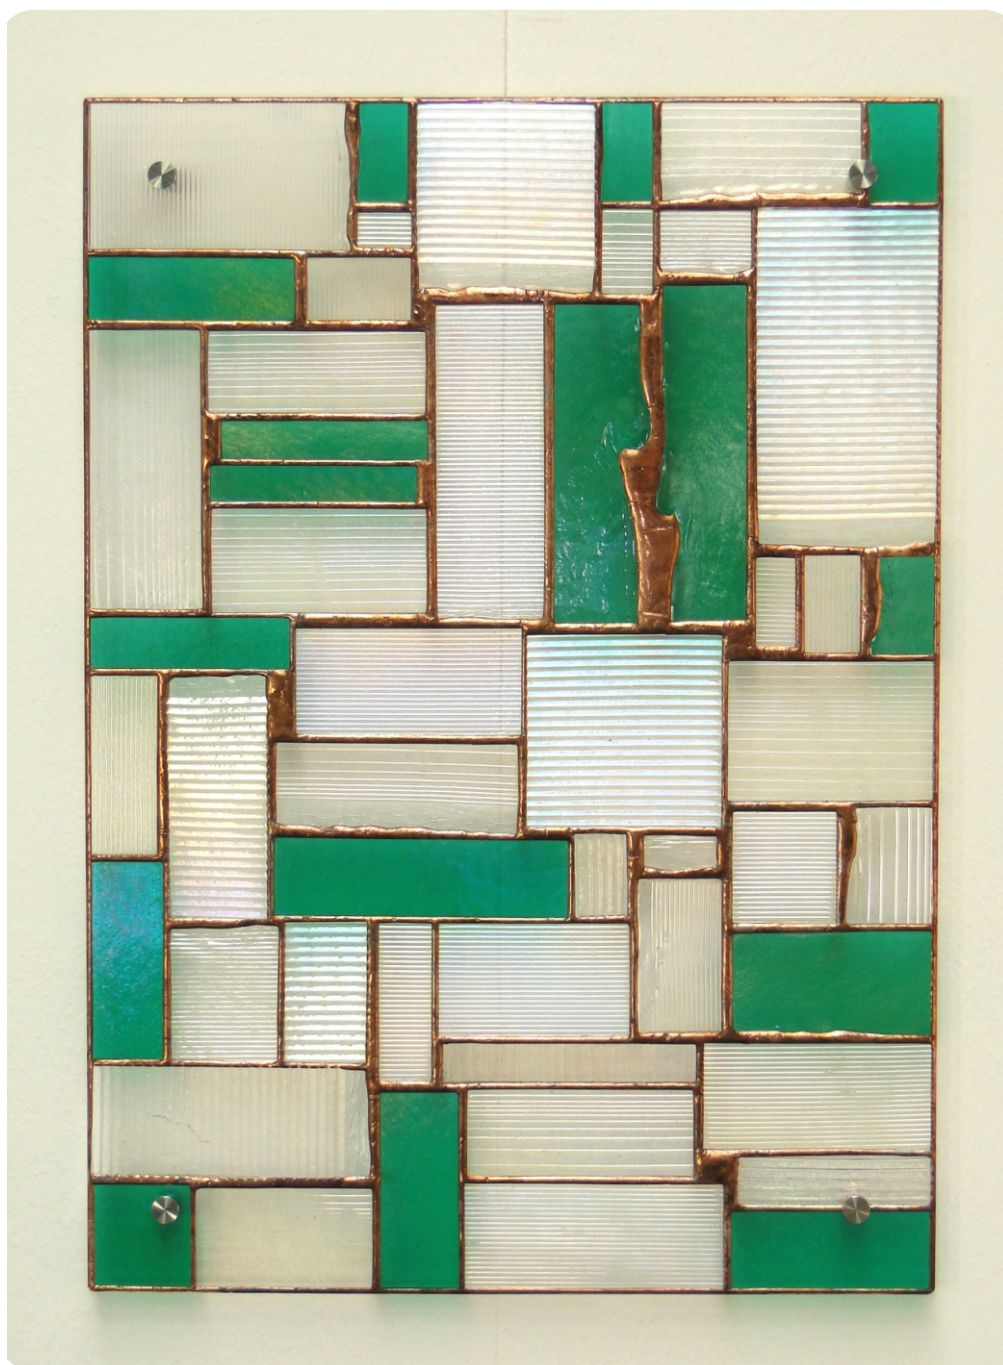

Wall Picture - Inspiration Emerald

© www.inspiration-for-glass.com

Wall picture "INSPIRATION - SMARAGD"

Material:
 piece 1 - 36 = clear textured glasses (Strukturverlauf in Pfeilrichtung)
 piece 37 - 52 = stained glass

Material as shown in the original picture:
 Bullseye : 1101-44Fi, clear iridescent, texture 'reed'
 Bullseye : 1101-46Fi, clear iridescent, texture 'accordion'
 Bullseye : 1101-48Fi, clear iridescent, texture 'prismatic'
 Bullseye : 1417-31Fi, transparent smaragd green iridescent,
 Wall mounting: 4 x distance holder 4596100

Original size 43 x 60 cm (17" x 24")

For a stronger construction please sold around the picture with two layers of reinforcing bar of 3.6x1mm (4220000)

• = here you drill a hole of about 6-7mm in diameter.
 You will need the four holes, for mounting the glass picture onto the wall.
 wall mounting with: distance holder 4596100