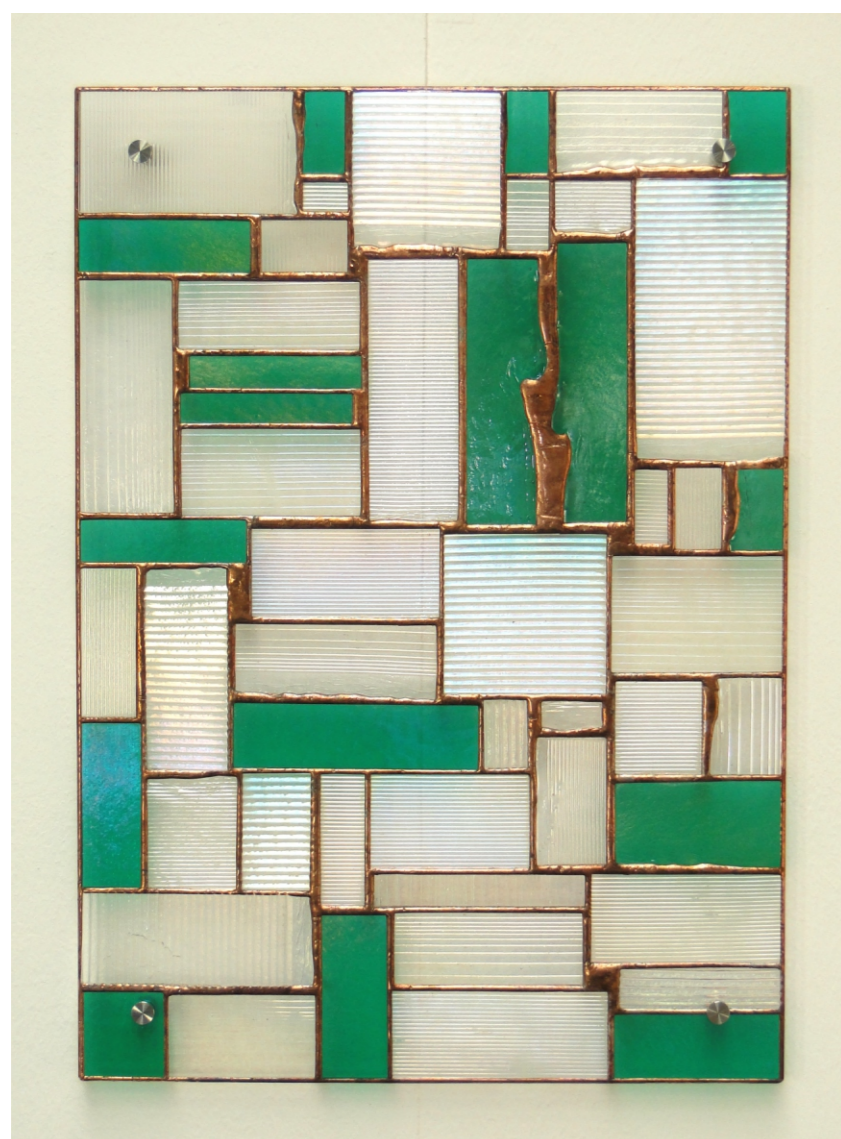

Wall Picture - Inspiration Emerald

© www.inspiration-for-glass.com

Wall picture "INSPIRATION - SMARAGD"

Material:
 piece 1 - 36 = clear textured glasses (Strukturverlauf in Pfeilrichtung)
 piece 37 - 52 = stained glass

Material as shown in the original picture:
 Bullseye : 1101-44Fi, clear iridescent, texture 'reed'
 Bullseye : 1101-46Fi, clear iridescent, texture 'accordion'
 Bullseye : 1101-48Fi, clear iridescent, texture 'prismatic'
 Bullseye : 1417-31Fi, transparent smaragd green iridescent,
 Wall mounting: 4 x distance holder 4596100

Original size 43 x 60 cm (17" x 24")

For a stronger construction please sold around the picture with two layers of reinforcing bar of 3.6x1mm (4220000)

• = here you drill a hole of about 6-7mm in diameter.
 You will need the four holes, for mounting the glass picture onto the wall.
 wall mounting with: distance holder 4596100