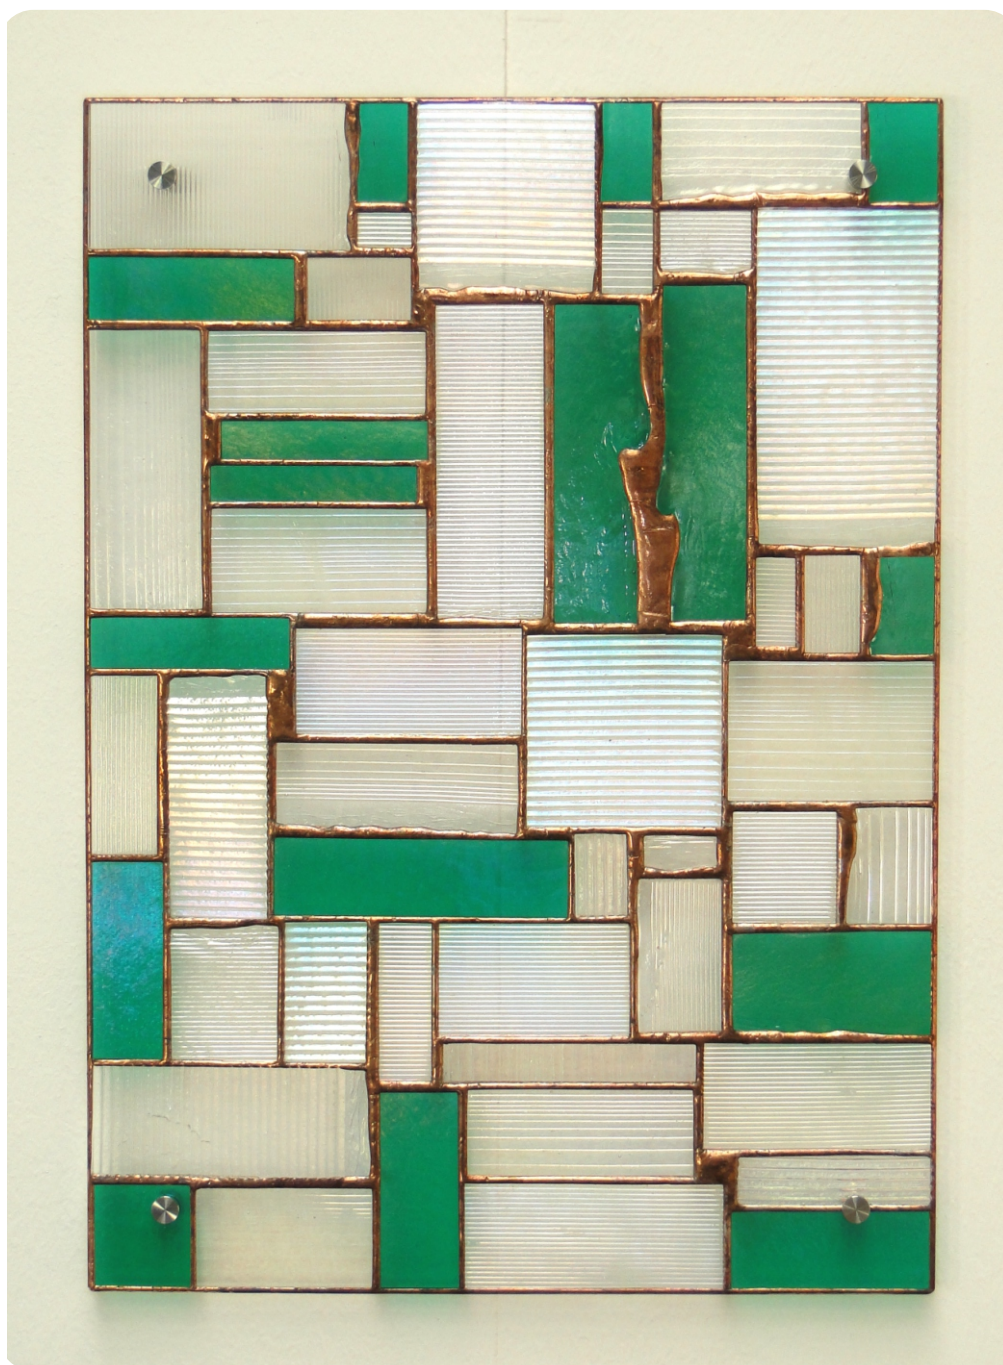

Wall Picture - Inspiration Emerald

© www.inspiration-for-glass.com

Wall picture

Original size approx. 43 x 60 cm / 17" x 24"

“ INSPIRATION - SMARAGD “

For a stronger construction please sold around the picture with two layers of reinforcing bar of 3,6x1mm (4220000)

For a stronger construction please sold around the picture with two layers of reinforcing bar of 3,6x1mm (4220000)

Material:

piece 1 - 36 = clear textured glasses (the arrows point out the texture flow)
piece 37 - 52 = stained glass

Material as shown in the original picture:

Bullseye : 1101-44Fi, clear iridescent, texture 'reed'
Bullseye : 1101-46Fi, clear iridescent, texture 'accordion'
Bullseye : 1101-48Fi, clear iridescent, texture 'prismatic'
Bullseye : 1417-31Fi, transparent smaragd green iridescent,
Wall mounting: 4 x distance holder 4596100