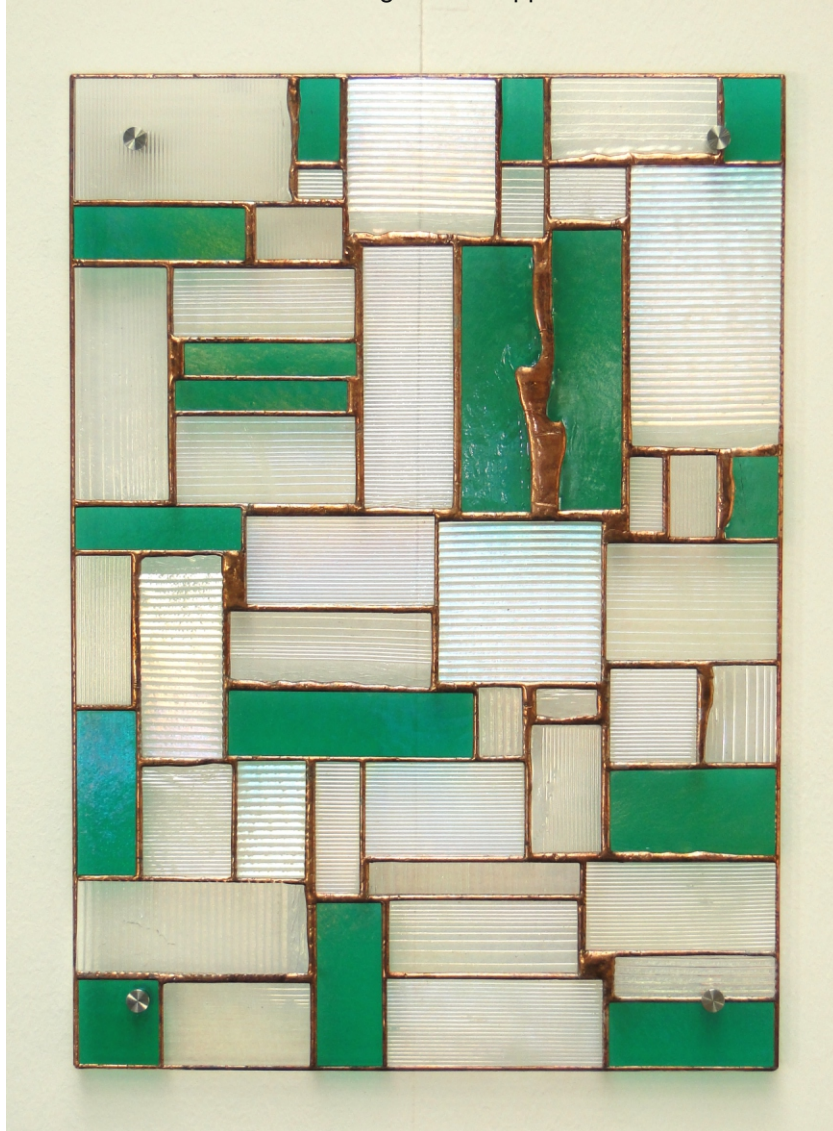

Wall Picture - Inspiration Emerald

© www.inspiration-for-glass.com

Wall picture

Original size approx. 43 x 60 cm / 17" x 24"

“ INSPIRATION - SMARAGD “

For a stronger construction please sold around the picture with two layers of reinforcing bar of 3,6x1mm (4220000)

For a stronger construction please sold around the picture with two layers of reinforcing bar of 3,6x1mm (4220000)

Material:

piece 1 - 36 = clear textured glasses (the arrows point out the texture flow)
piece 37 - 52 = stained glass

Material as shown in the original picture:

Bullseye : 1101-44Fi, clear iridescent, texture 'reed'
Bullseye : 1101-46Fi, clear iridescent, texture 'accordion'
Bullseye : 1101-48Fi, clear iridescent, texture 'prismatic'
Bullseye : 1417-31Fi, transparent smaragd green iridescent,
Wall mounting: 4 x distance holder 4596100